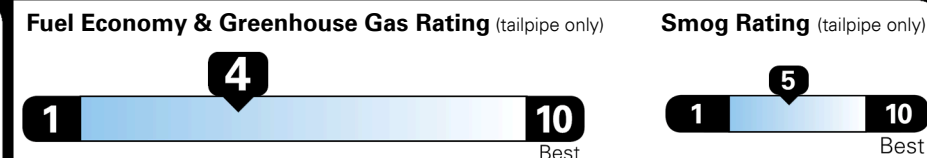

EPA DOT Fuel Economy and Environment

Gasoline Vehicle

Fuel Economy
22 MPG
combined city/hwy
4.5 gallons per 100 miles

Standard SUVs range from 13 to 101 MPG. The best vehicle rates 141 MPGe.

19 city
26 highway

You spend $1,750
more in fuel costs over 5 years compared to the average new vehicle.

Annual fuel cost $1,850